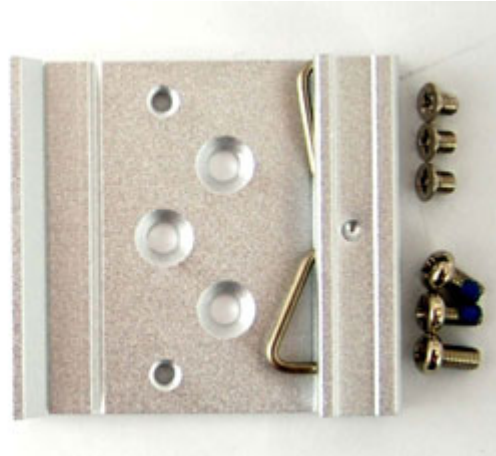

CARTFT.COM

999.00 EUR

incl. 19% VAT, plus [shipping](#)

Din Rail mounting kit for QBOX

These sturdy DIN rail mounting brackets come in handy for a wide variety of projects where DIN rail is used for mounting the QBOX on a DIN Rail.

Comes in set with mounting screws included.